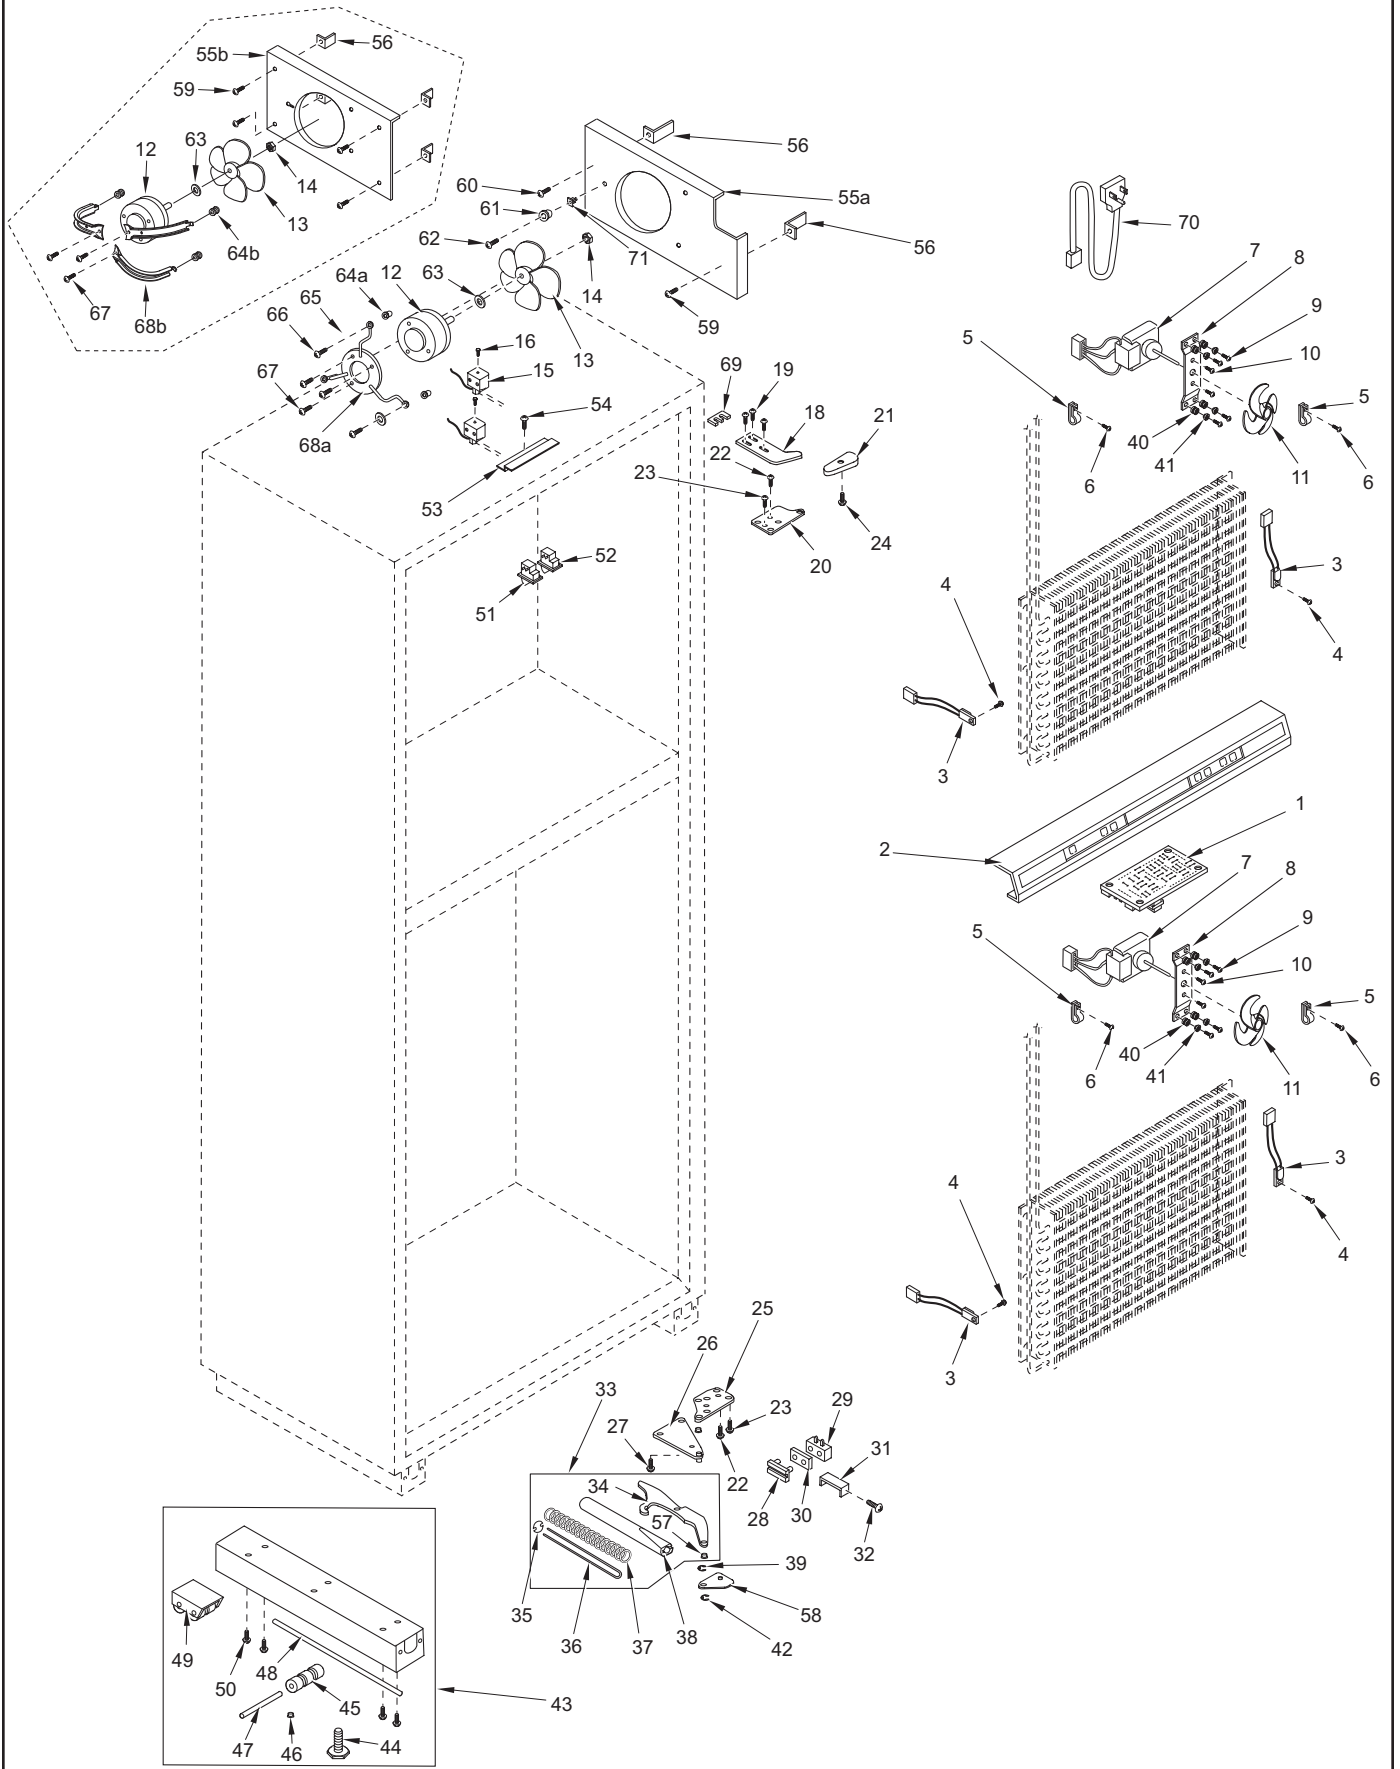

Not Pictured

3021950 Wire Harness, Cabinet

430 MECHANICAL VIEW

430 SEALED SYSTEM VIEW PARTS LIST

1. 4203060 Valve/Sol Components, UPR-Wine
- 4203070 Valve/Sol Components, LWR-Wine
2. 6160030 Spacer, 5/16 x 7/16 x 5/8"
3. 3150010 Rubber Grommet, Small, 5/8"
4. 6240050 Flat Washer, 5/16"
5. 6200140 Screw, #8-15 x 3/8" Truss HD
6. 6120030 Tube Clamp, Plastic 1/4"
7. 3014420 Drier, Service Wine
8. 6240050 Flat Washer, 5/16"
9. 6201270 Screw, #8-18 x 5/8" PH PN SS-Gnd
10. 6150220 Nut, 5/16-18 Hex Zinc
11. 4203230 Compressor Pkg. SRVC-WINE(EMI30HER)
- 3111370 Relay, (1351400)
- 3111410 Overload, (4TM734LFB)
12. 6200010 Screw, #10-12 x 3/4" Pan HD
13. 6201270 Screw, #8-18 x 5/8" PH PN SS-Gnd
14. 4211600 Evaporator Assy (Includes Heat Exchanger)
- 3130280 Evaporator
- 4251490 Heat Exchanger
15. 6120170 Locking Cable Tie, Red, 11-1/2"
16. 2600138 Drain Pan Heater Loop
17. 3120370 Condenser
18. 3421410 Drain Pan Heater Loop Support
19. 6200010 Screw, #10-12 x 3/4" Pan HD
20. 0862320 Bracket, Solenoid
21. 6201270 Screw, #8-18 x 5/8" PH PN SS-Gnd
22. 0168040 Drier Bracket