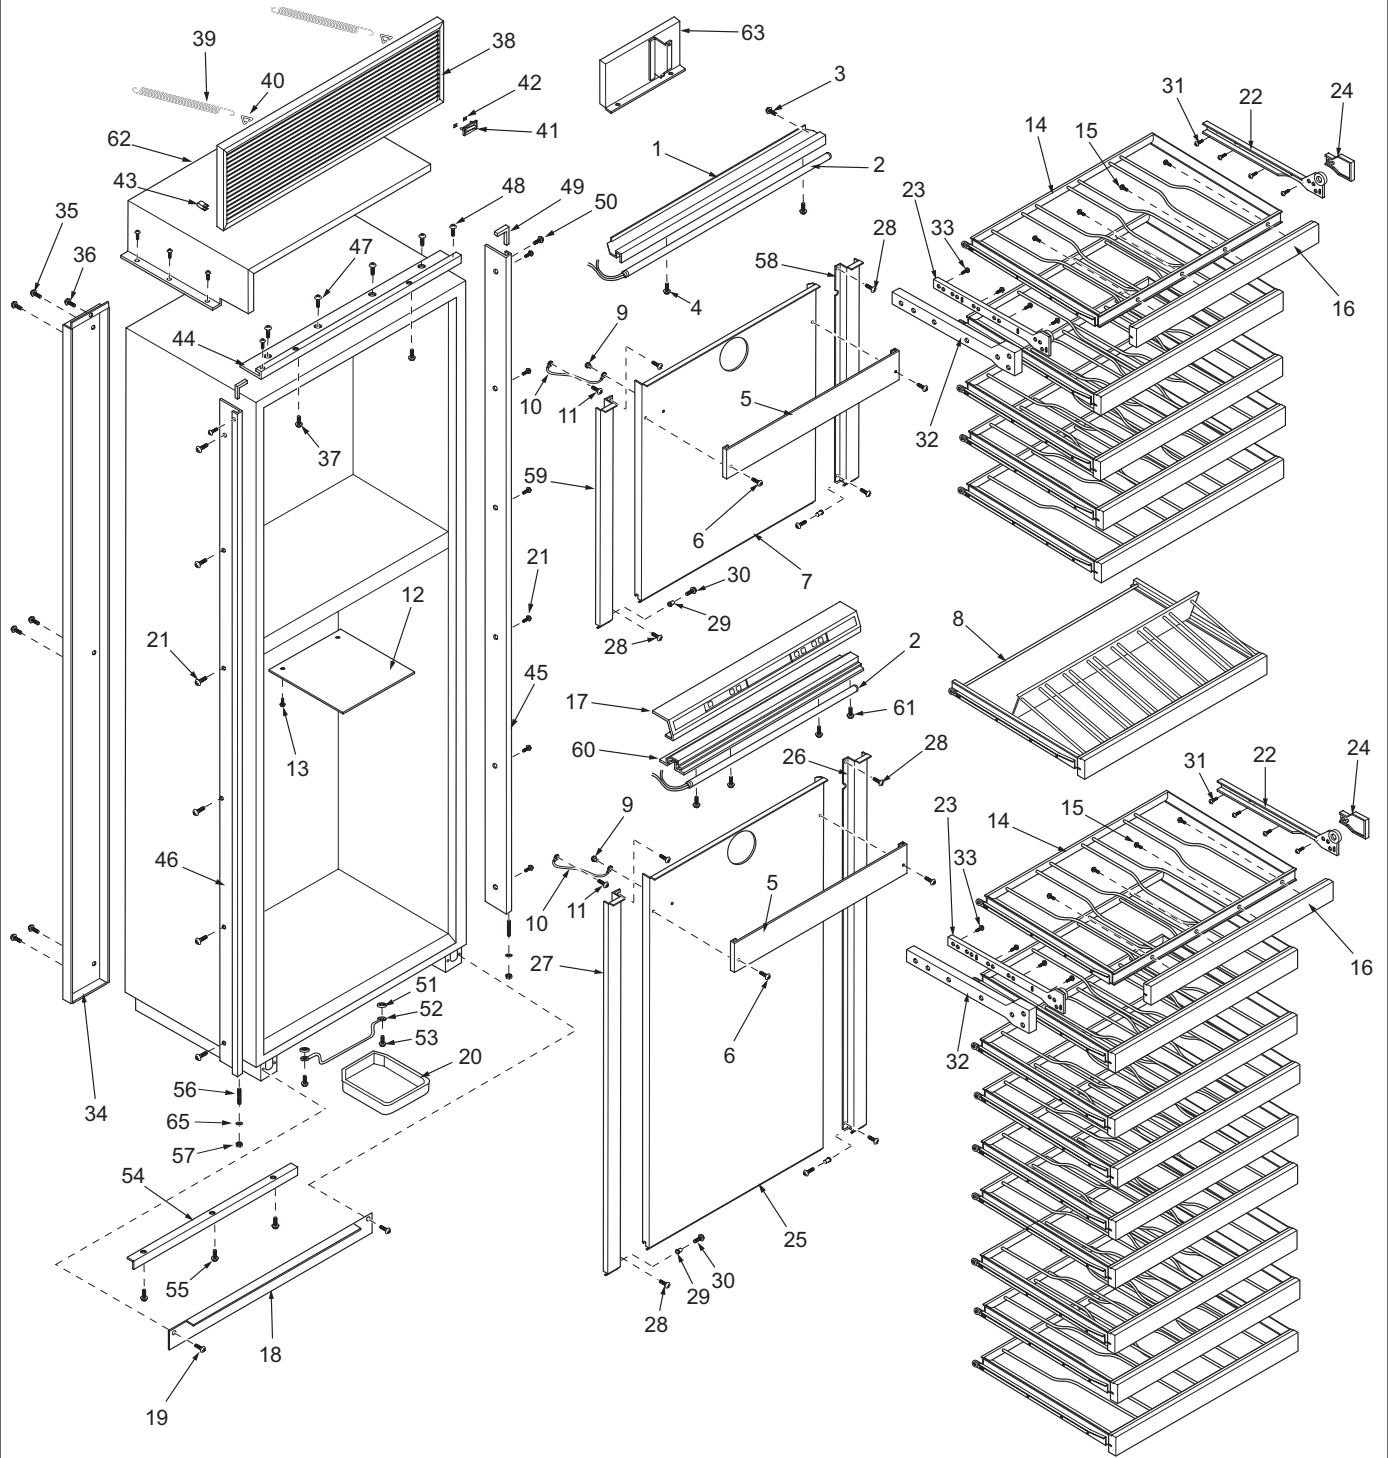

430 COSMETIC VIEW

430 MECHANICAL VIEW PARTS LIST